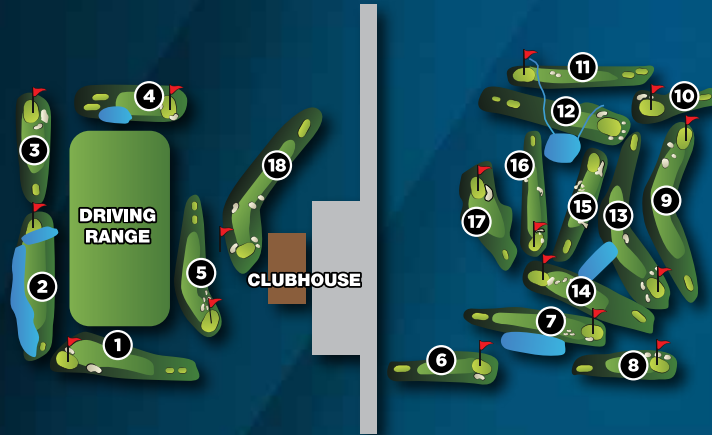

USGA RULES GOVERN ALL PLAY EXCEPT WHERE MODIFIED BY LOCAL RULES

- All tall grass areas play as lateral hazards.
- If a ball is hit in the tall grass, you may drop the ball where it entered and take a one stroke penalty.
- Out of bounds - White stakes.
- No Lightning Detection System - Rain Check Policy posted.
- Cart rental subject to golfers personal liability for damages or injuries caused by misuse.

M E N	Pin	Course Rating	Bogey Rating	Slope Rating	Front 9 Rating	Front 9 Slope	Back 9 Rating	Back 9 Slope
	Blue	63.8	85.1	115	31.3	110	32.5	119
	White	62.6	83.2	111	30.9	107	31.7	115
	Red	60.6	80.2	106	30.1	102	30.5	109